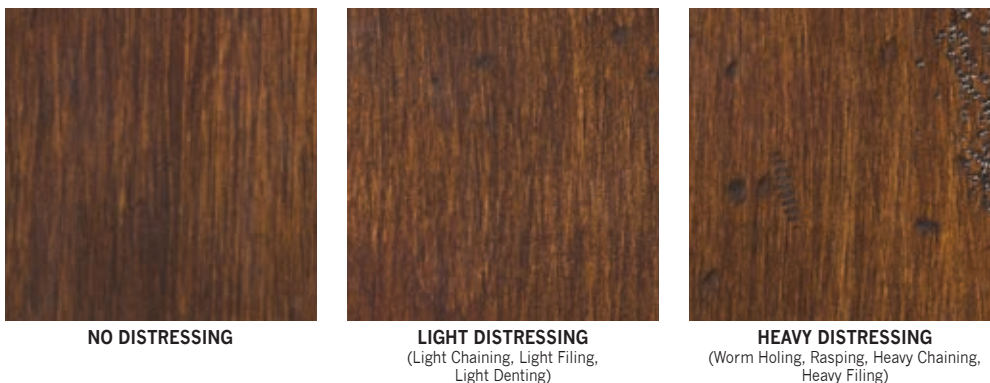

Personalized Custom Embellishments: Distressing Levels

Custom embellish your furniture by changing the standard distressing level for any Standard Stain Finish, Standard Paint Finish, or Artisan Finish. The standard distressing level for each of Vanguard's finishes varies by finish and is listed in the Finish Matrix on pages A-10 through A-11. NOTE: Some of our items are standard with hand-planing and embossing—these techniques are listed with each individual item in the Price List and cannot be eliminated.

Case pieces eligible for Personalized Finishes are designated with the paintbrush icon in Vanguard Furniture catalogs and price lists. All upholstered pieces with wood surface(s) are eligible for select Personalized Finishes.

Pricing: 15% upcharge from selected personalized finish option price, or $100 minimum upcharge. Multiple embellishments may be combined on one item at the same 15% charge. Order form with diagram must accompany order specifying highlight or pattern striping. *Please refer to page A-31 for a pricing example.*