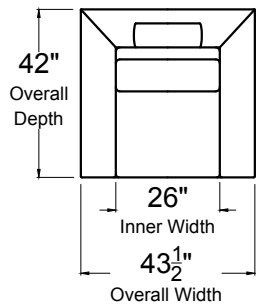

Sofa - Bench Seat  
V159-1S

Sofa - Two Cushion  
V159-2S

Ease Collection  
Lucca

$\frac{1}{4}'' = 1'$  Scale

Left Corner Module  
V159-LCM

Right Corner Module  
V159-RCM

Chair  
V159-CH

Armless Chair  
V159-AC