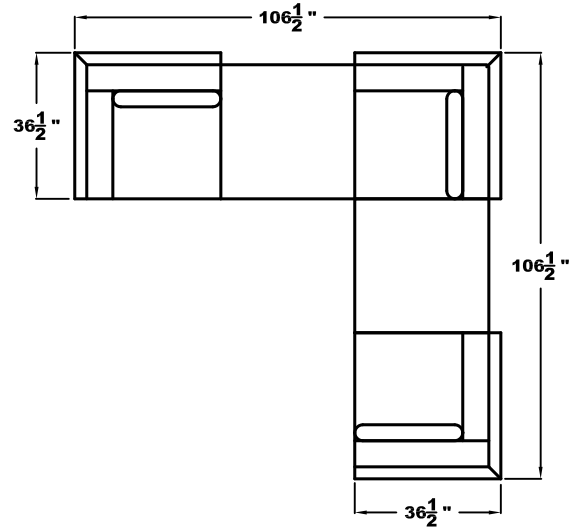

CORNER CHAIR (CC)

ARMLESS CHAIR (AC)

BUMPER (B)

EASE COLLECTION
V110 DOVE MODULAR SECTIONAL
1/4" = 1' SCALE