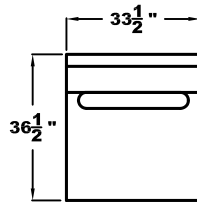

CORNER CHAIR (CC)

ARMLESS CHAIR (AC)

BUMPER (B)

EASE COLLECTION
V110 DOVE MODULAR SECTIONAL
1/4" = 1' SCALE