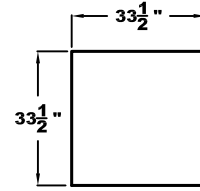

CORNER CHAIR (CC)

ARMLESS CHAIR (AC)

BUMPER (B)

EASE COLLECTION
V110 DOVE MODULAR SECTIONAL
1/4" = 1' SCALE