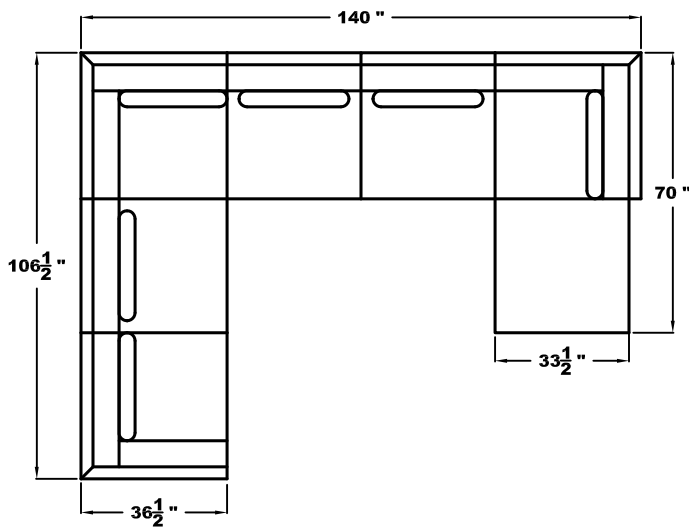

CORNER CHAIR (CC)

ARMLESS CHAIR (AC)

BUMPER (B)

EASE COLLECTION
V110 DOVE MODULAR SECTIONAL
1/4" = 1' SCALE