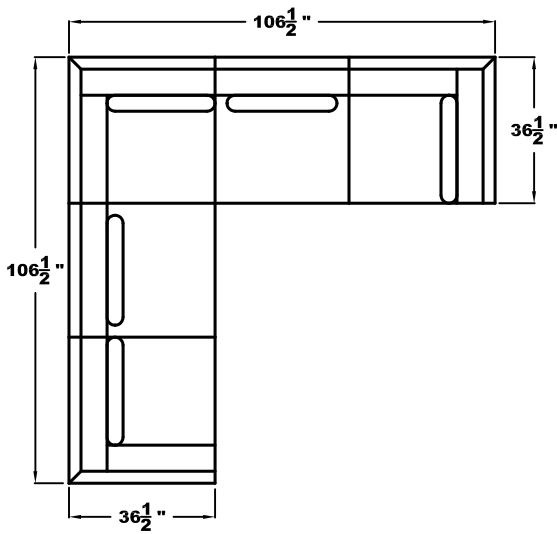

CORNER CHAIR (CC)

ARMLESS CHAIR (AC)

BUMPER (B)

EASE COLLECTION
V110 DOVE MODULAR SECTIONAL
1/4" = 1' SCALE