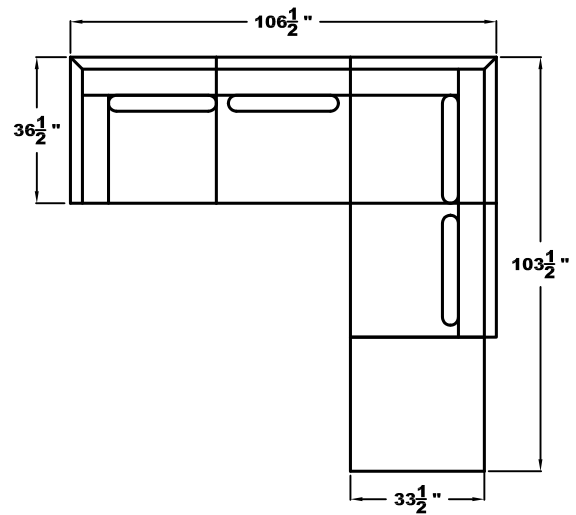

CORNER CHAIR (CC)

ARMLESS CHAIR (AC)

BUMPER (B)

EASE COLLECTION
V110 DOVE MODULAR SECTIONAL
1/4" = 1' SCALE