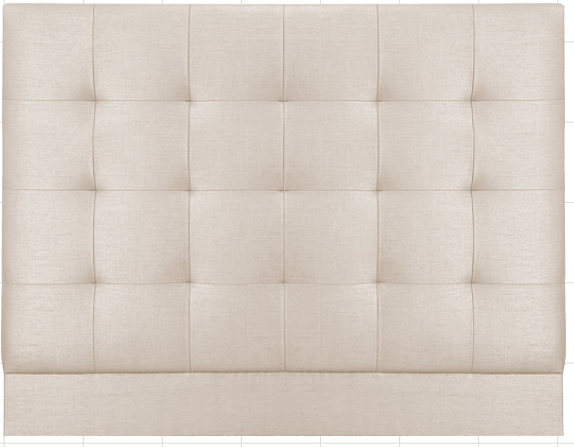

BISCUIT TUFTED (B)