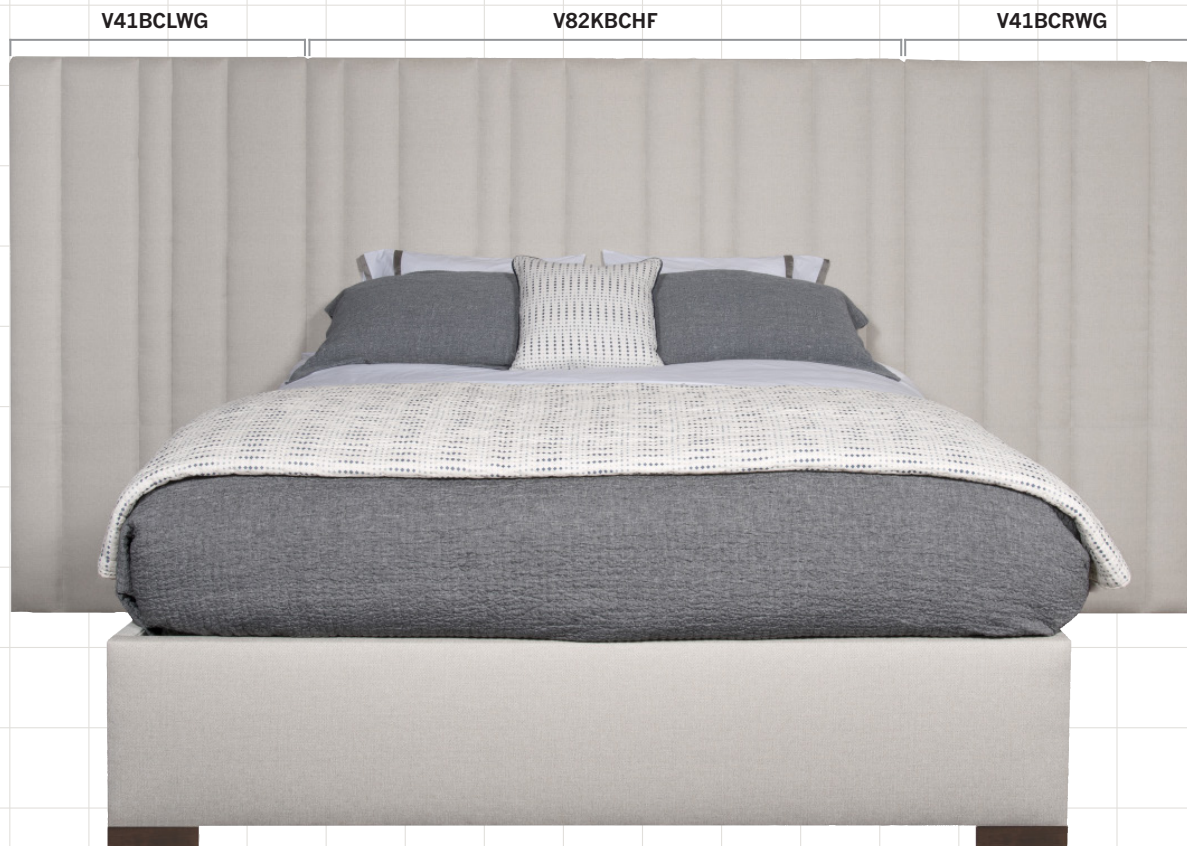

## 4 CHOOSE *your* BED STYLE.

HEADBOARD ONLY (H) PLATFORM BED (HF)

Note: Platform beds standard with block legs. Headboard only and wings ship standard with wall mount.

GET CREATIVE AND *make it yours!*

Wyeth King Bed

V82KBCHF Wyeth King Bed. Headboard Height: 75" (B). Upholstery Application: Channeled (C). Bed Style: Platform Bed (HF). Shown with two optional Wing Panels: V41BCLWG (left wing panel) and V41BCRWG (right wing panel).