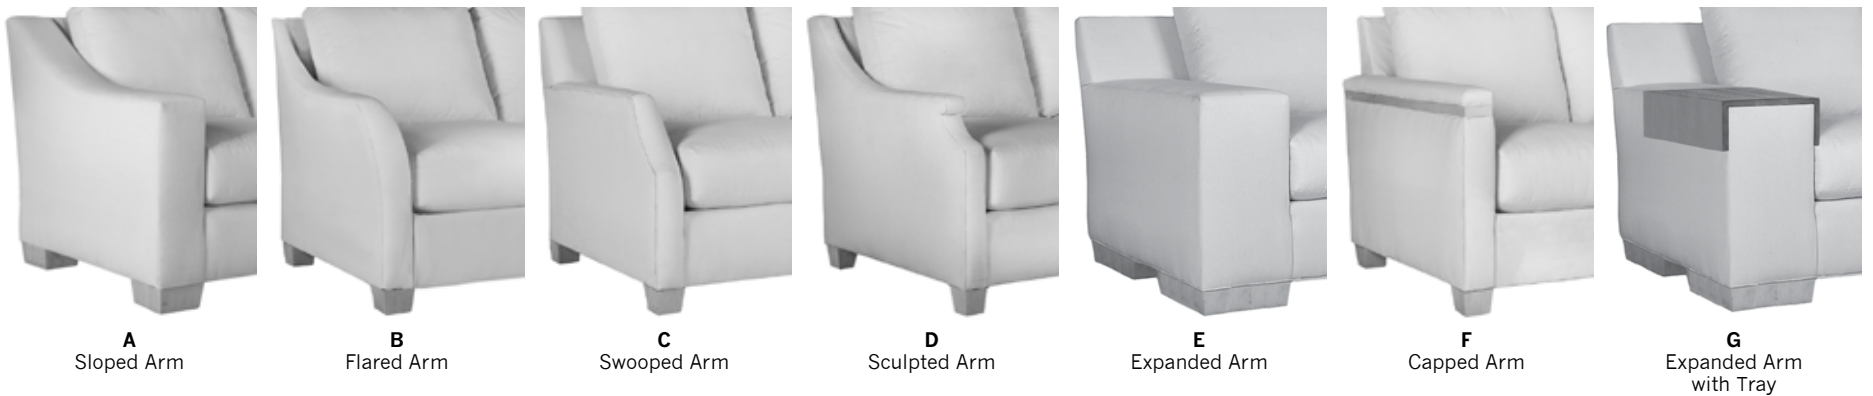

CHOOSE A FABRIC (V) OR LEATHER (L).

CHOOSE AN ARM STYLE.

CHOOSE A SEAT DEPTH AND BACK HEIGHT. Note: Back heights include the base (all base styles are 3" height).

CHOOSE A SILHOUETTE. For downloadable quarter-scale templates of all styles, go to www.vanguardfurniture.com/pages/Schematics.

- | | | | |
|---------------------------------------|--|--|---|
| ES1 Extended Sofa (Bench Seat) | L2 Loveseat (2 Cushions) | AS1 Armless Sofa (Bench Seat) | RL1 Right Arm Loveseat (Bench Seat) |
| ES2 Extended Sofa (2 Cushions) | C Chair | LAH Left Arm Chaise | RAS Right Arm Sofa |
| ES3 Extended Sofa (3 Cushions) | SW Swivel Chair (no base options) | LAL Left Arm Loveseat | RA1 Right Arm Sofa (Bench Seat) |
| S1 Sofa (Bench Seat) | SWP Swivel Chair (Plinth Base) | LL1 Left Arm Loveseat (Bench Seat) | RCS Right Arm Corner Sofa |
| S2 Sofa (2 Cushions) | OT Ottoman | LAS Left Arm Sofa | RC1 Right Arm Corner Sofa (Bench Seat) |
| S3 Sofa (3 Cushions) | CC Corner Chair | LA1 Left Arm Sofa (Bench Seat) | LG Left Lounge |
| MS1 Mid-Sofa (Bench Seat) | AC Armless Chair | LCS Left Arm Corner Sofa | RG Right Lounge |
| MS2 Mid-Sofa (2 Cushions) | ALS Armless Loveseat | LC1 Left Arm Corner Sofa (Bench Seat) | QTR Quarter Turn |
| MS3 Mid-Sofa (3 Cushions) | AL1 Armless Loveseat (Bench Seat) | RAH Right Arm Chaise | SB Small Bumper |
| L1 Loveseat (Bench Seat) | AS Armless Sofa | RAL Right Arm Loveseat | LB Large Bumper |