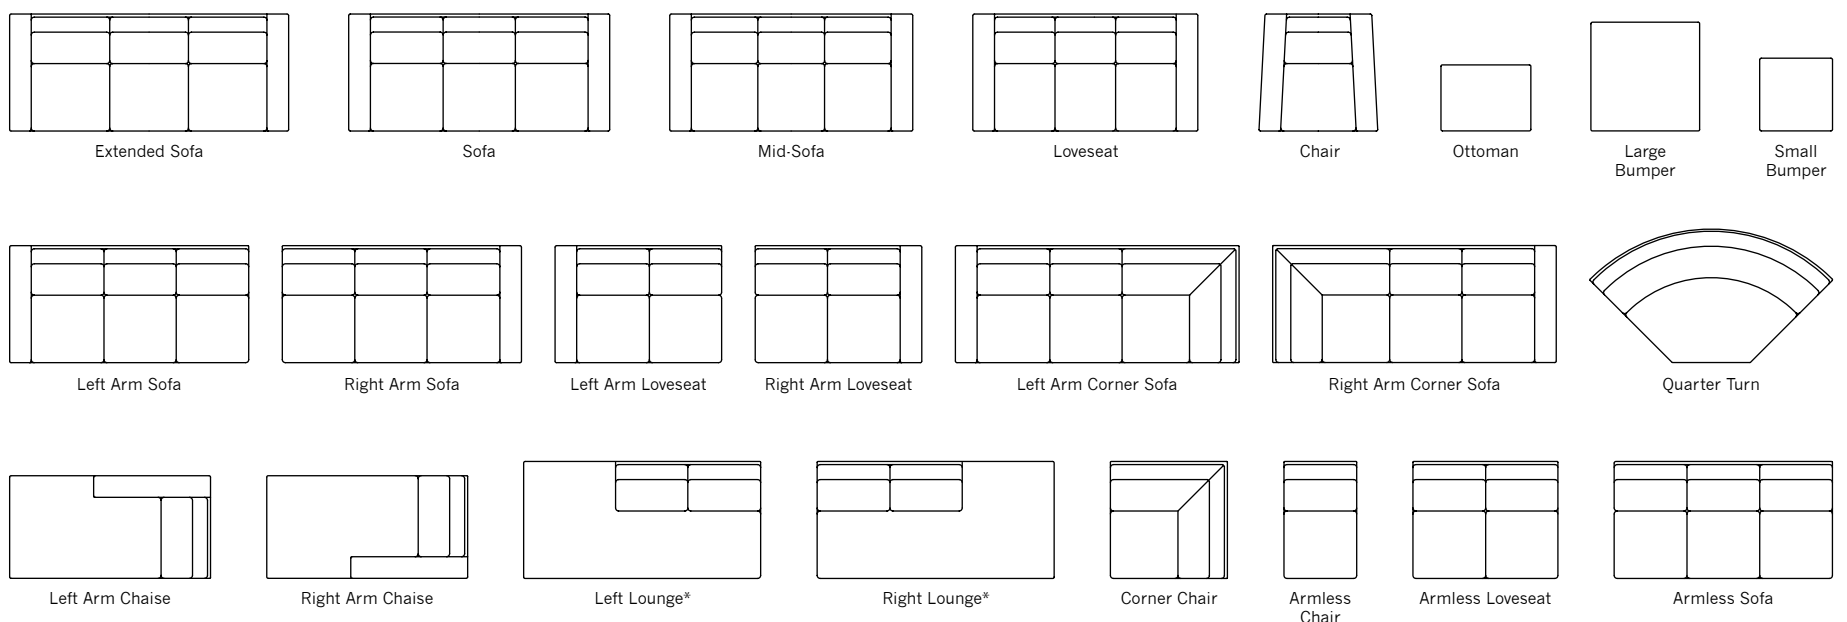

CHOOSE A FABRIC (V) OR LEATHER (L).

CHOOSE AN ARM STYLE.

CHOOSE A SEAT DEPTH AND BACK HEIGHT. Note: Back heights include the base (all base styles are 3" height).

CHOOSE A SILHOUETTE. For downloadable quarter-scale templates of all styles, go to www.vanguardfurniture.com/pages/Schematics.

- | | | | |
|---------------------------------------|--|--|---|
| ES1 Extended Sofa (Bench Seat) | L2 Loveseat (2 Cushions) | AS1 Armless Sofa (Bench Seat) | RL1 Right Arm Loveseat (Bench Seat) |
| ES2 Extended Sofa (2 Cushions) | C Chair | LAH Left Arm Chaise | RAS Right Arm Sofa |
| ES3 Extended Sofa (3 Cushions) | SW Swivel Chair (no base options) | LAL Left Arm Loveseat | RA1 Right Arm Sofa (Bench Seat) |
| S1 Sofa (Bench Seat) | SWP Swivel Chair (Plinth Base) | LL1 Left Arm Loveseat (Bench Seat) | RCS Right Arm Corner Sofa |
| S2 Sofa (2 Cushions) | OT Ottoman | LAS Left Arm Sofa | RC1 Right Arm Corner Sofa (Bench Seat) |
| S3 Sofa (3 Cushions) | CC Corner Chair | LA1 Left Arm Sofa (Bench Seat) | LG Left Lounge |
| MS1 Mid-Sofa (Bench Seat) | AC Armless Chair | LCS Left Arm Corner Sofa | RG Right Lounge |
| MS2 Mid-Sofa (2 Cushions) | ALS Armless Loveseat | LC1 Left Arm Corner Sofa (Bench Seat) | QTR Quarter Turn |
| MS3 Mid-Sofa (3 Cushions) | AL1 Armless Loveseat (Bench Seat) | RAH Right Arm Chaise | SB Small Bumper |
| L1 Loveseat (Bench Seat) | AS Armless Sofa | RAL Right Arm Loveseat | LB Large Bumper |

*NOTE: LEFT LOUNGE (LG) AND RIGHT LOUNGE (RG) ONLY AVAILABLE WITH BENCH SEAT CONFIGURATIONS.

CHOOSE A BACK PILLOW AND SEAM DETAIL. Seat cushions are boxed with the same seam detail (*illustrations shown below*).