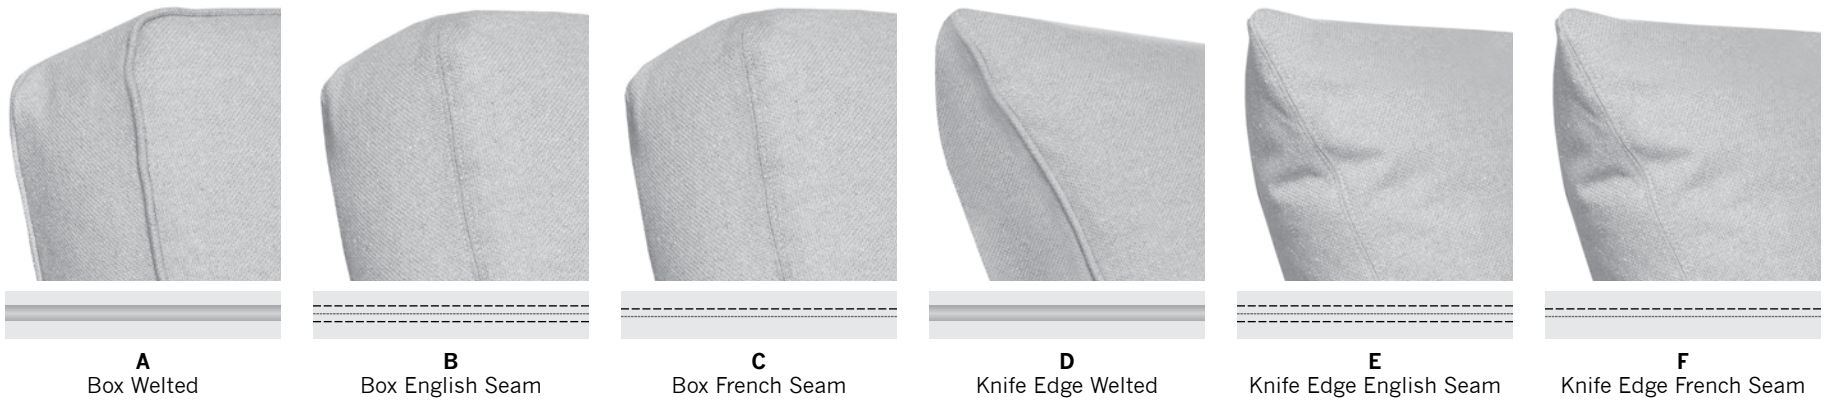

CHOOSE A BACK PILLOW AND SEAM DETAIL. Seat cushions are boxed with the same seam detail (*illustrations shown below*).

CHOOSE A BASE. Note: Bases are customized to match the arm style selected; therefore, base widths and depths will vary as noted below. All bases are 3" height.

	F Acrylic Leg (additional charge)	F Metal Block Leg (Brushed Nickel or Satin Brass) (additional charge)	F Wood Taper Leg	F Wood Block Leg	F Plinth Base (additional charge)
Arms B, C, D, F B = 4" wide C = 3" wide D = 3.5" wide F = 4" wide	 Taper	 Taper	 Taper	 Block	 Plinth Base
Arm A 6" wide	 Block	 Block	 Block	 Block	 Plinth Base
Arms E, G 10.5" wide	 Block	 Block	 Block	 Block	 Plinth Base

CHOOSE A PERSONALIZED WOOD FINISH (*if applicable*).

Select a personalized finish option for any exposed wood areas. Vanguard offers hundreds of finish options — standard stains, paints or metallic paints, Make It Yours® paints, artisan wood finishes or premium leaf finishes. Customize your style even further by adding an optional* embellishment such as highlight striping, pattern striping, sheen level option (from flat to gloss) or distressing level. **Optional charges apply.*

CHOOSE AN OPTIONAL* NAIL TRIM.

Nail trims and nail bands are optional* at the base of all Envision styles. The size, finish and spacing of nails must be indicated on the order. Refer to the Price List for a complete list of nail trims and band options. **Optional charges apply.*

CHOOSE A STANDARD OR OPTIONAL* PREMIUM CUSHION.

All styles are standard with Envision Down or Envision Spring Down seat cushions. **Optional premium seat cushions (Bliss Down, Bliss Spring Down) are available for an additional charge. Refer to the Price List for more information.*

	Envision Down Cushion	Envision Spring Down Cushion
	SOFT	SEMI-FIRM
FEEL & SUPPORT	Down-like softness. Endless support and softness. Premium cushion. Plush look and feel.	Down-like initial softness followed by solid support of the spring inner core. Endless support and the perfect combination of softness and support. Premium cushion. Plush look and supportive feel.
HYPO-ALLERGENIC	NO	NO
SEAT CUSHION CONSTRUCTION & CONTENT	A thick layer of premium Ultracell foam capped with a thin, secondary layer of super-soft foam. The completed core is generously covered in a 10% down and 90% feather jacket. The thick, layered core provides plush look and endless, soft support.	A thick layer of 15-gauge barrel shaped springs encased in Ultracell foam capped with a thin, secondary layer of super-soft foam. The completed core is generously covered in a 10% down and 90% feather jacket. By combining a supportive core and soft exterior, a perfect balance of comfort and support is achieved.
BACK PILLOW CONSTRUCTION & CONTENT	Envision Back 205 thread count down-proof jacket filled with a blend of soft micro-fiber and grey duck feathers all blown in shape retaining channels.	Envision Back 205 thread count down-proof jacket filled with a blend of soft micro-fiber and grey duck feathers all blown in shape retaining channels.