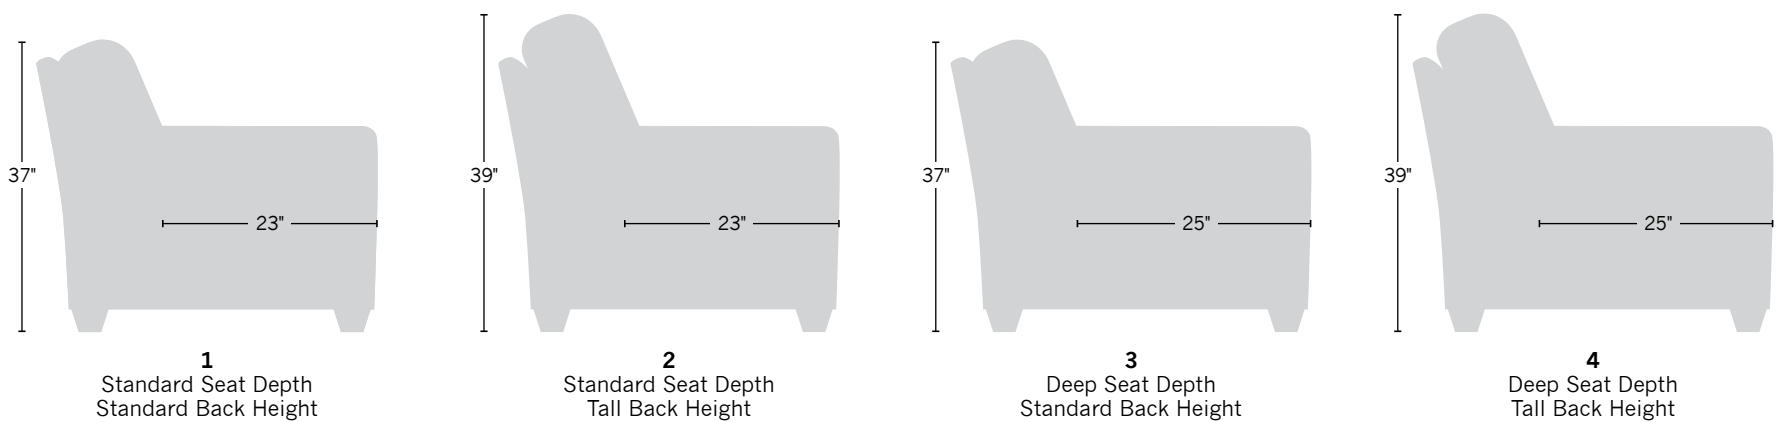

CHOOSE A FABRIC (V) OR LEATHER (L).

CHOOSE AN ARM STYLE.

CHOOSE A SEAT DEPTH AND BACK HEIGHT. Note: Back heights include the base (all base styles are 3" height).

CHOOSE A SILHOUETTE. For downloadable quarter-scale templates of all styles, go to www.vanguardfurniture.com/pages/Schematics.

CHOOSE A BASE. Note: Bases are customized to match the arm style selected; therefore, base widths and depths will vary as noted below. All bases are 3" height.

	F Acrylic Leg (additional charge)	F Metal Block Leg (Brushed Nickel or Satin Brass) (additional charge)	F Wood Taper Leg	F Wood Block Leg	F Plinth Base (additional charge)
Arms B, C, D, F B = 4" wide C = 3" wide D = 3.5" wide F = 4" wide	 Taper	 Taper	 Taper	 Block	 Plinth Base
Arm A 6" wide	 Block	 Block	 Block	 Block	 Plinth Base
Arms E, G 10.5" wide	 Block	 Block	 Block	 Block	 Plinth Base