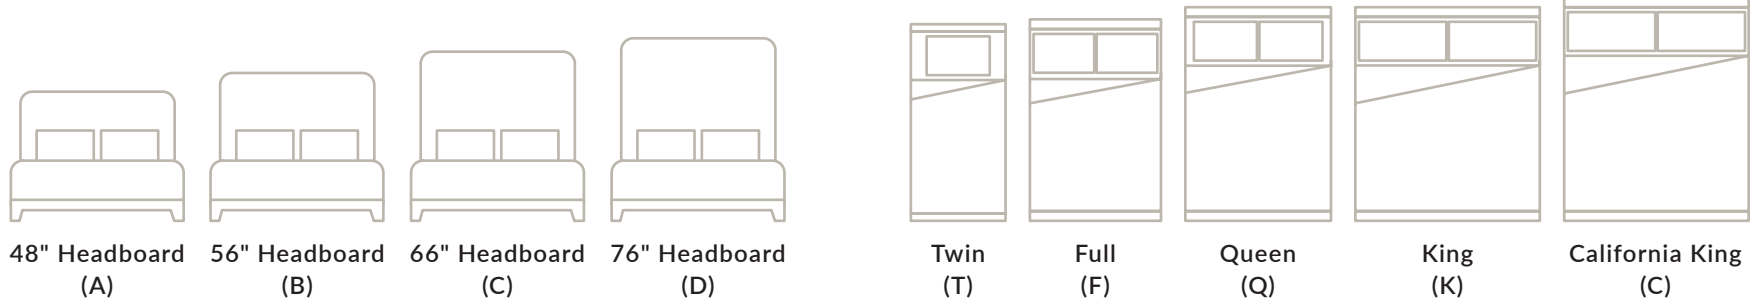

TALIA & THATCHER
564/L564 Plain
574/L574 Diamond Tufted
584/L584 Biscuit Tufted (shown)
Nail Trim not available.

WILLA & WILLIS
570/L570 Plain
580/L580 Diamond Tufted (shown)
590/L590 Biscuit Tufted

JEMMA
591 (fabric only)
Vertical Channel Headboard.
Nail Trim not available.

KELSEY
592 (fabric only)
Horizontal Channel Headboard.
Nail Trim not available.

2 Choose your headboard height and bed size.

All headboards are available in 48", 56", 66" and 76" heights. All headboards (H) and beds (PF) are available in Twin, Full, Queen, King and California King sizes.