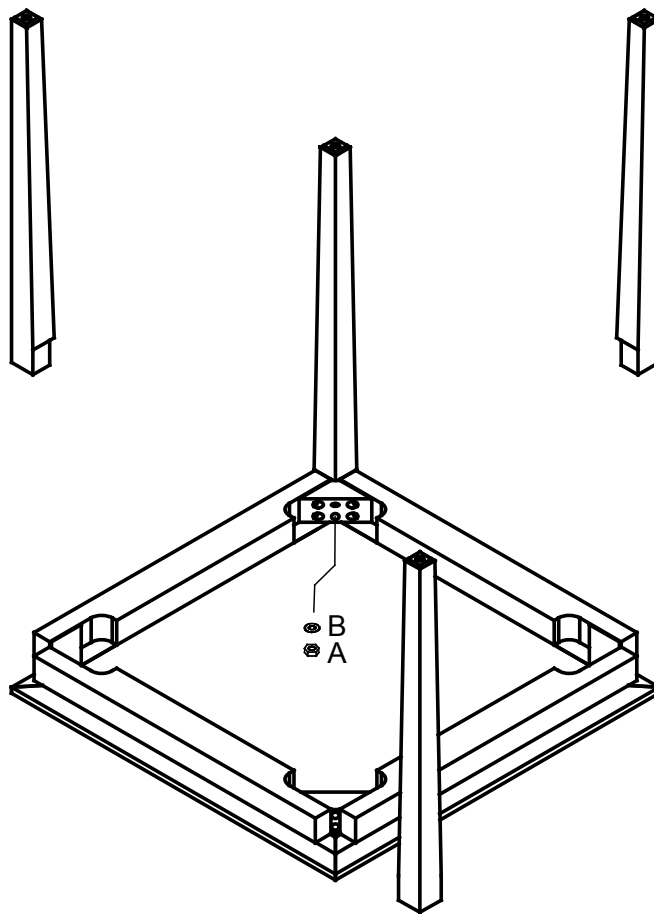

Thank you for your purchase of Vanguard Furniture.

VANGUARD®
FURNITURE

K115L Table

Assembly Instructions

Two Person Assembly Required

HARDWARE PACKAGE

NO.	DESCRIPTION	Q'TY
A	Nut	8
B	Washer	8

- 1) Lay the top upside down on a soft surface, such as a blanket.
- 2) Place a leg into the corner of the top, aligning the holes.
- 3) Using the provided nuts and washers, thread the nut and washer onto the bolt.
Repeat for the other nut and washer.
- 4) Repeat steps 2 and 3 for the remaining legs.